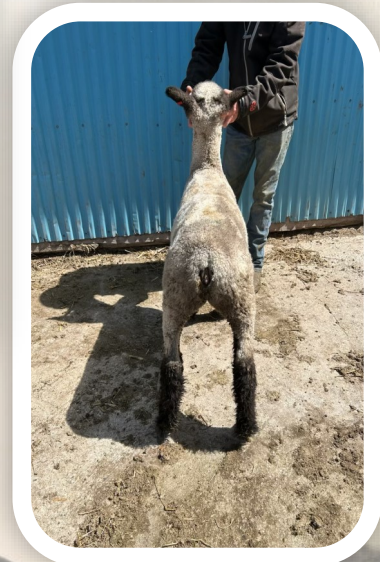

mnhampshires.org