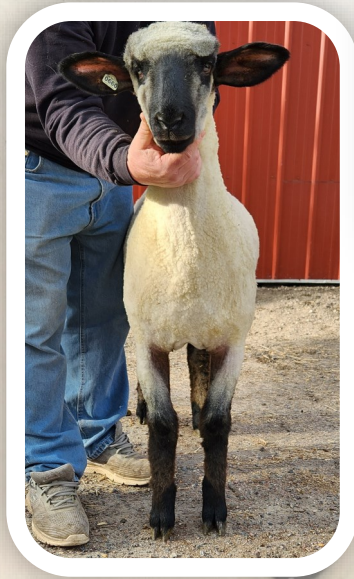

mnhampshires.org